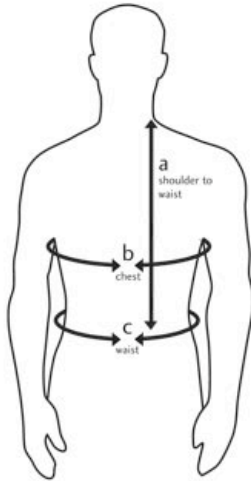

size guide

Forcefield Strap on Limb Protector

size	a	b	c
Arm		28-33cm	29cm

Forcefield Limb Tubes

size	a	b	c
Arm	29-43cm	21-33cm	32cm
Leg	37-56cm	32-48cm	33cm

Forcefield MTB Knee / Shin Protector

size	a	b	c
Small	27-43cm	36-39cm	42cm
Medium	38-44cm	37-40cm	44cm
Large	34-61cm	28-37cm	46cm
Extra Large	40-46cm	41-45cm	47cm

Forcefield Strap on Limb Protector

size	a	b	c
Leg		36-43cm	34cm

Forcefield Back and Lumbar Protectors

size	a	b	c
XXS	10-12"	n/a	20-26"
XS	12-15"	n/a	26-34"
Small	15-18"	n/a	31-40"
Medium	18-19.5"	n/a	36-45"
Large	19.5-21"	n/a	41-50"

Forcefield Shirt

size	Chest "	Chest cm
Extra Small	32 - 35"	81 - 89cm
Small	36 - 39"	90 - 99cm
Medium	40 - 43"	100 - 109cm
Large	44 - 47"	110 - 119cm
Extra Large	48 - 51"	120 - 129cm

Forcefield Shorts

size	a	b	c	d
Extra Small	10-12"	16-21"	8.5"	20"
Small	27.5-31"	16-22"	8.5"	20"
Medium	31.5-35"	17-24"	9.5"	20"
Large	35.5-39"	17.5-25"	10"	22"
Extra Large	39-40"	19-26"	11"	22.5"