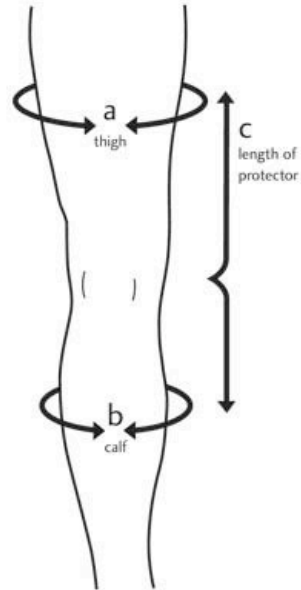

size guide

Forcefield Strap on Limb Protector

size	a	b	c
Arm		28-33cm	29cm

Forcefield Limb Tubes

size	a	b	c
Arm	29-43cm	21-33cm	32cm
Leg	37-56cm	32-48cm	33cm

Forcefield MTB Knee / Shin Protector

size	a	b	c
Small	27-43cm	36-39cm	42cm
Medium	38-44cm	37-40cm	44cm
Large	34-61cm	28-37cm	46cm
Extra Large	40-46cm	41-45cm	47cm

Forcefield Strap on Limb Protector

size	a	b	c
Leg		36-43cm	34cm

Forcefield Back and Lumbar Protectors

size	a	b	c
XXS	10-12"	n/a	20-26"
XS	12-15"	n/a	26-34"
Small	15-18"	n/a	31-40"
Medium	18-19.5"	n/a	36-45"
Large	19.5-21"	n/a	41-50"

Forcefield Shirt

size	Chest "	Chest cm
Extra Small	32 - 35"	81 - 89cm
Small	36 - 39"	90 - 99cm
Medium	40 - 43"	100 - 109cm
Large	44 - 47"	110 - 119cm
Extra Large	48 - 51"	120 - 129cm

Forcefield Shorts

size	a	b	c	d
Extra Small	10-12"	16-21"	8.5"	20"
Small	27.5-31"	16-22"	8.5"	20"
Medium	31.5-35"	17-24"	9.5"	20"
Large	35.5-39"	17.5-25"	10"	22"
Extra Large	39-40"	19-26"	11"	22.5"

NB Action Shorts are approximately 5" shorter in length