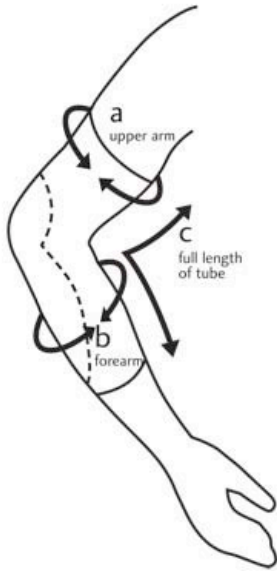

size guide

Forcefield Strap on Limb Protector

size	a	b	c
Arm		28-33cm	29cm

Forcefield Limb Tubes

size	a	b	c
Arm	29-43cm	21-33cm	32cm
Leg	37-56cm	32-48cm	33cm

Forcefield MTB Knee / Shin Protector

size	a	b	c
Small	27-43cm	36-39cm	42cm
Medium	38-44cm	37-40cm	44cm
Large	34-61cm	28-37cm	46cm
Extra Large	40-46cm	41-45cm	47cm

Forcefield Strap on Limb Protector

size	a	b	c
Leg		36-43cm	34cm

Forcefield Back and Lumbar Protectors

size	a	b	c
XXS	10-12"	n/a	20-26"
XS	12-15"	n/a	26-34"
Small	15-18"	n/a	31-40"
Medium	18-19.5"	n/a	36-45"
Large	19.5-21"	n/a	41-50"

Forcefield Shirt

size	Chest "	Chest cm
Extra Small	32 - 35"	81 - 89cm
Small	36 - 39"	90 - 99cm
Medium	40 - 43"	100 - 109cm
Large	44 - 47"	110 - 119cm
Extra Large	48 - 51"	120 - 129cm

Forcefield Shorts

size	a	b	c	d
Extra Small	10-12"	16-21"	8.5"	20"
Small	27.5-31"	16-22"	8.5"	20"
Medium	31.5-35"	17-24"	9.5"	20"
Large	35.5-39"	17.5-25"	10"	22"
Extra Large	39-40"	19-26"	11"	22.5"

NB Action Shorts are approximately 5" shorter in length